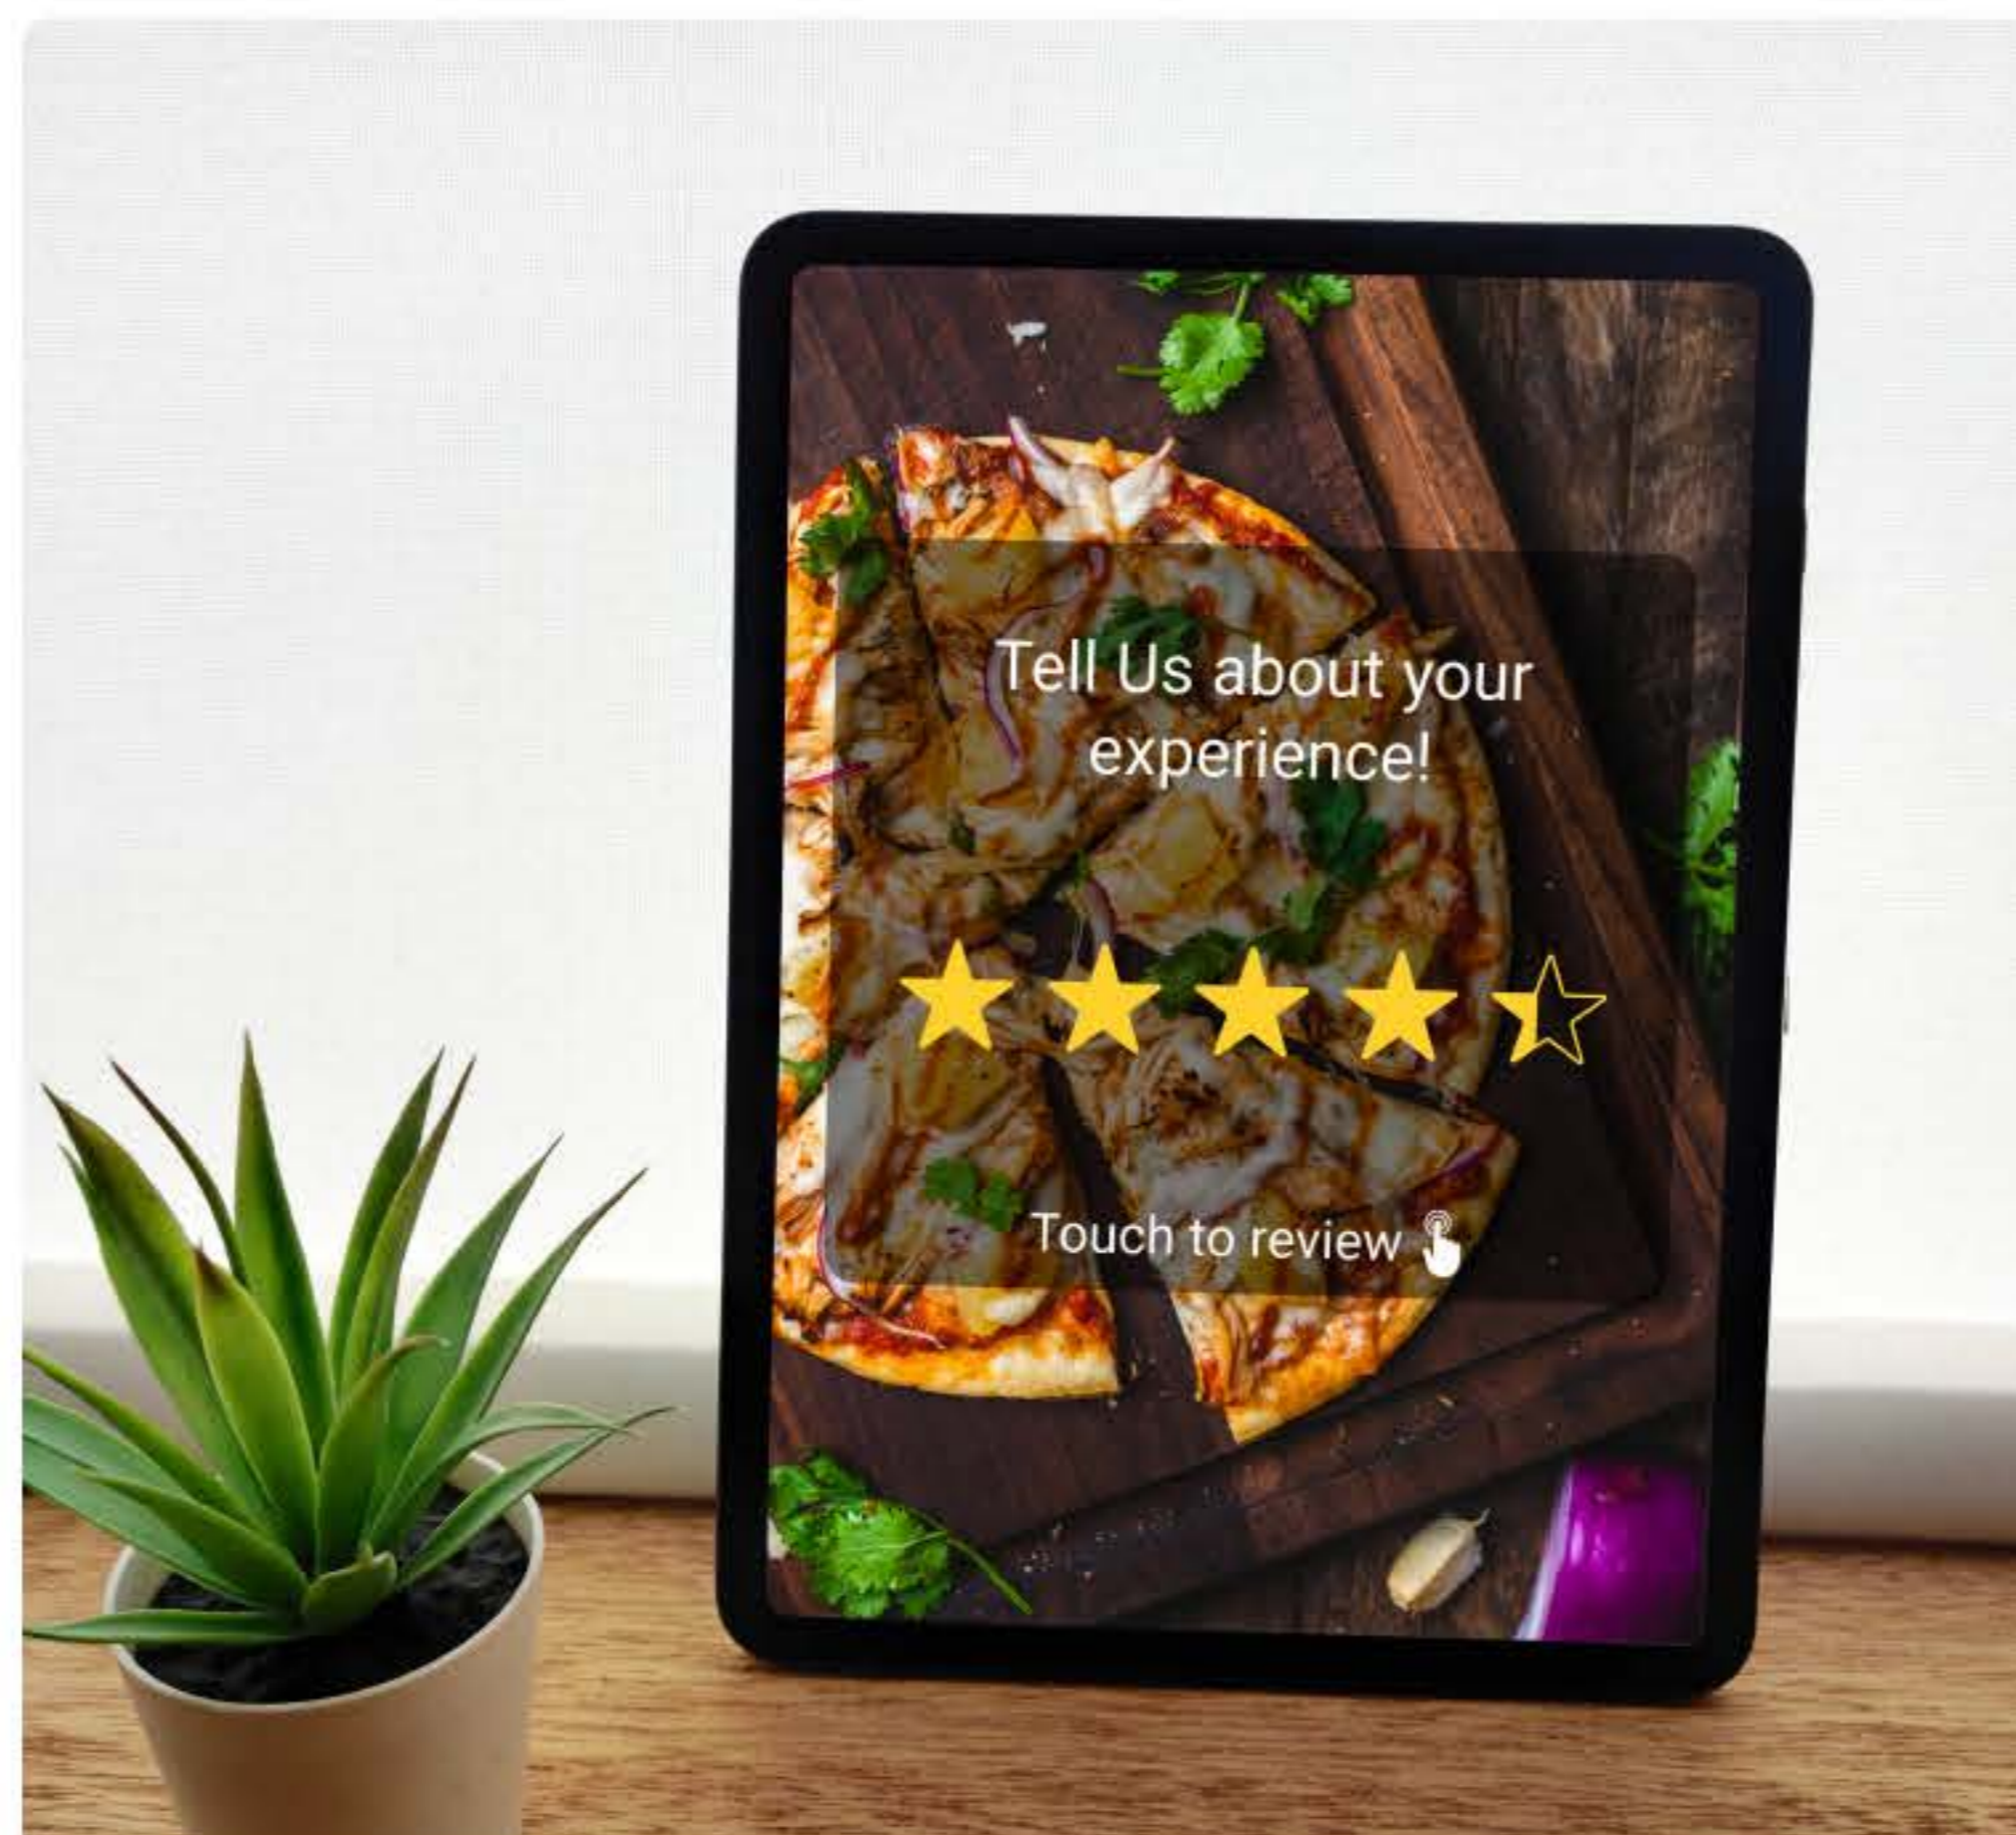

Thin bezel & high range of brightness and contrast

Easy landscape and portrait format usage.

Low Power Consumption.

Range of enclosure from standard, to vandal proof, to weather proof IP54-IP65.

Application Areas

Table ordering

Meeting Room booking

Customer Feedback

Specifications

Size	10.1"	Inbuilt Media Player	Yes
Aspect Ratio	16:10	Processor	QUAD Core
Viewing Angle	179/179	Memory	4GB
Resolution	1920X1080	Storage	32GB
Display Colors	16.7 M Colors	OS Android	11
Contrast	1000:1	Connectivity	Wifi / Bluetooth
Ports	USB		