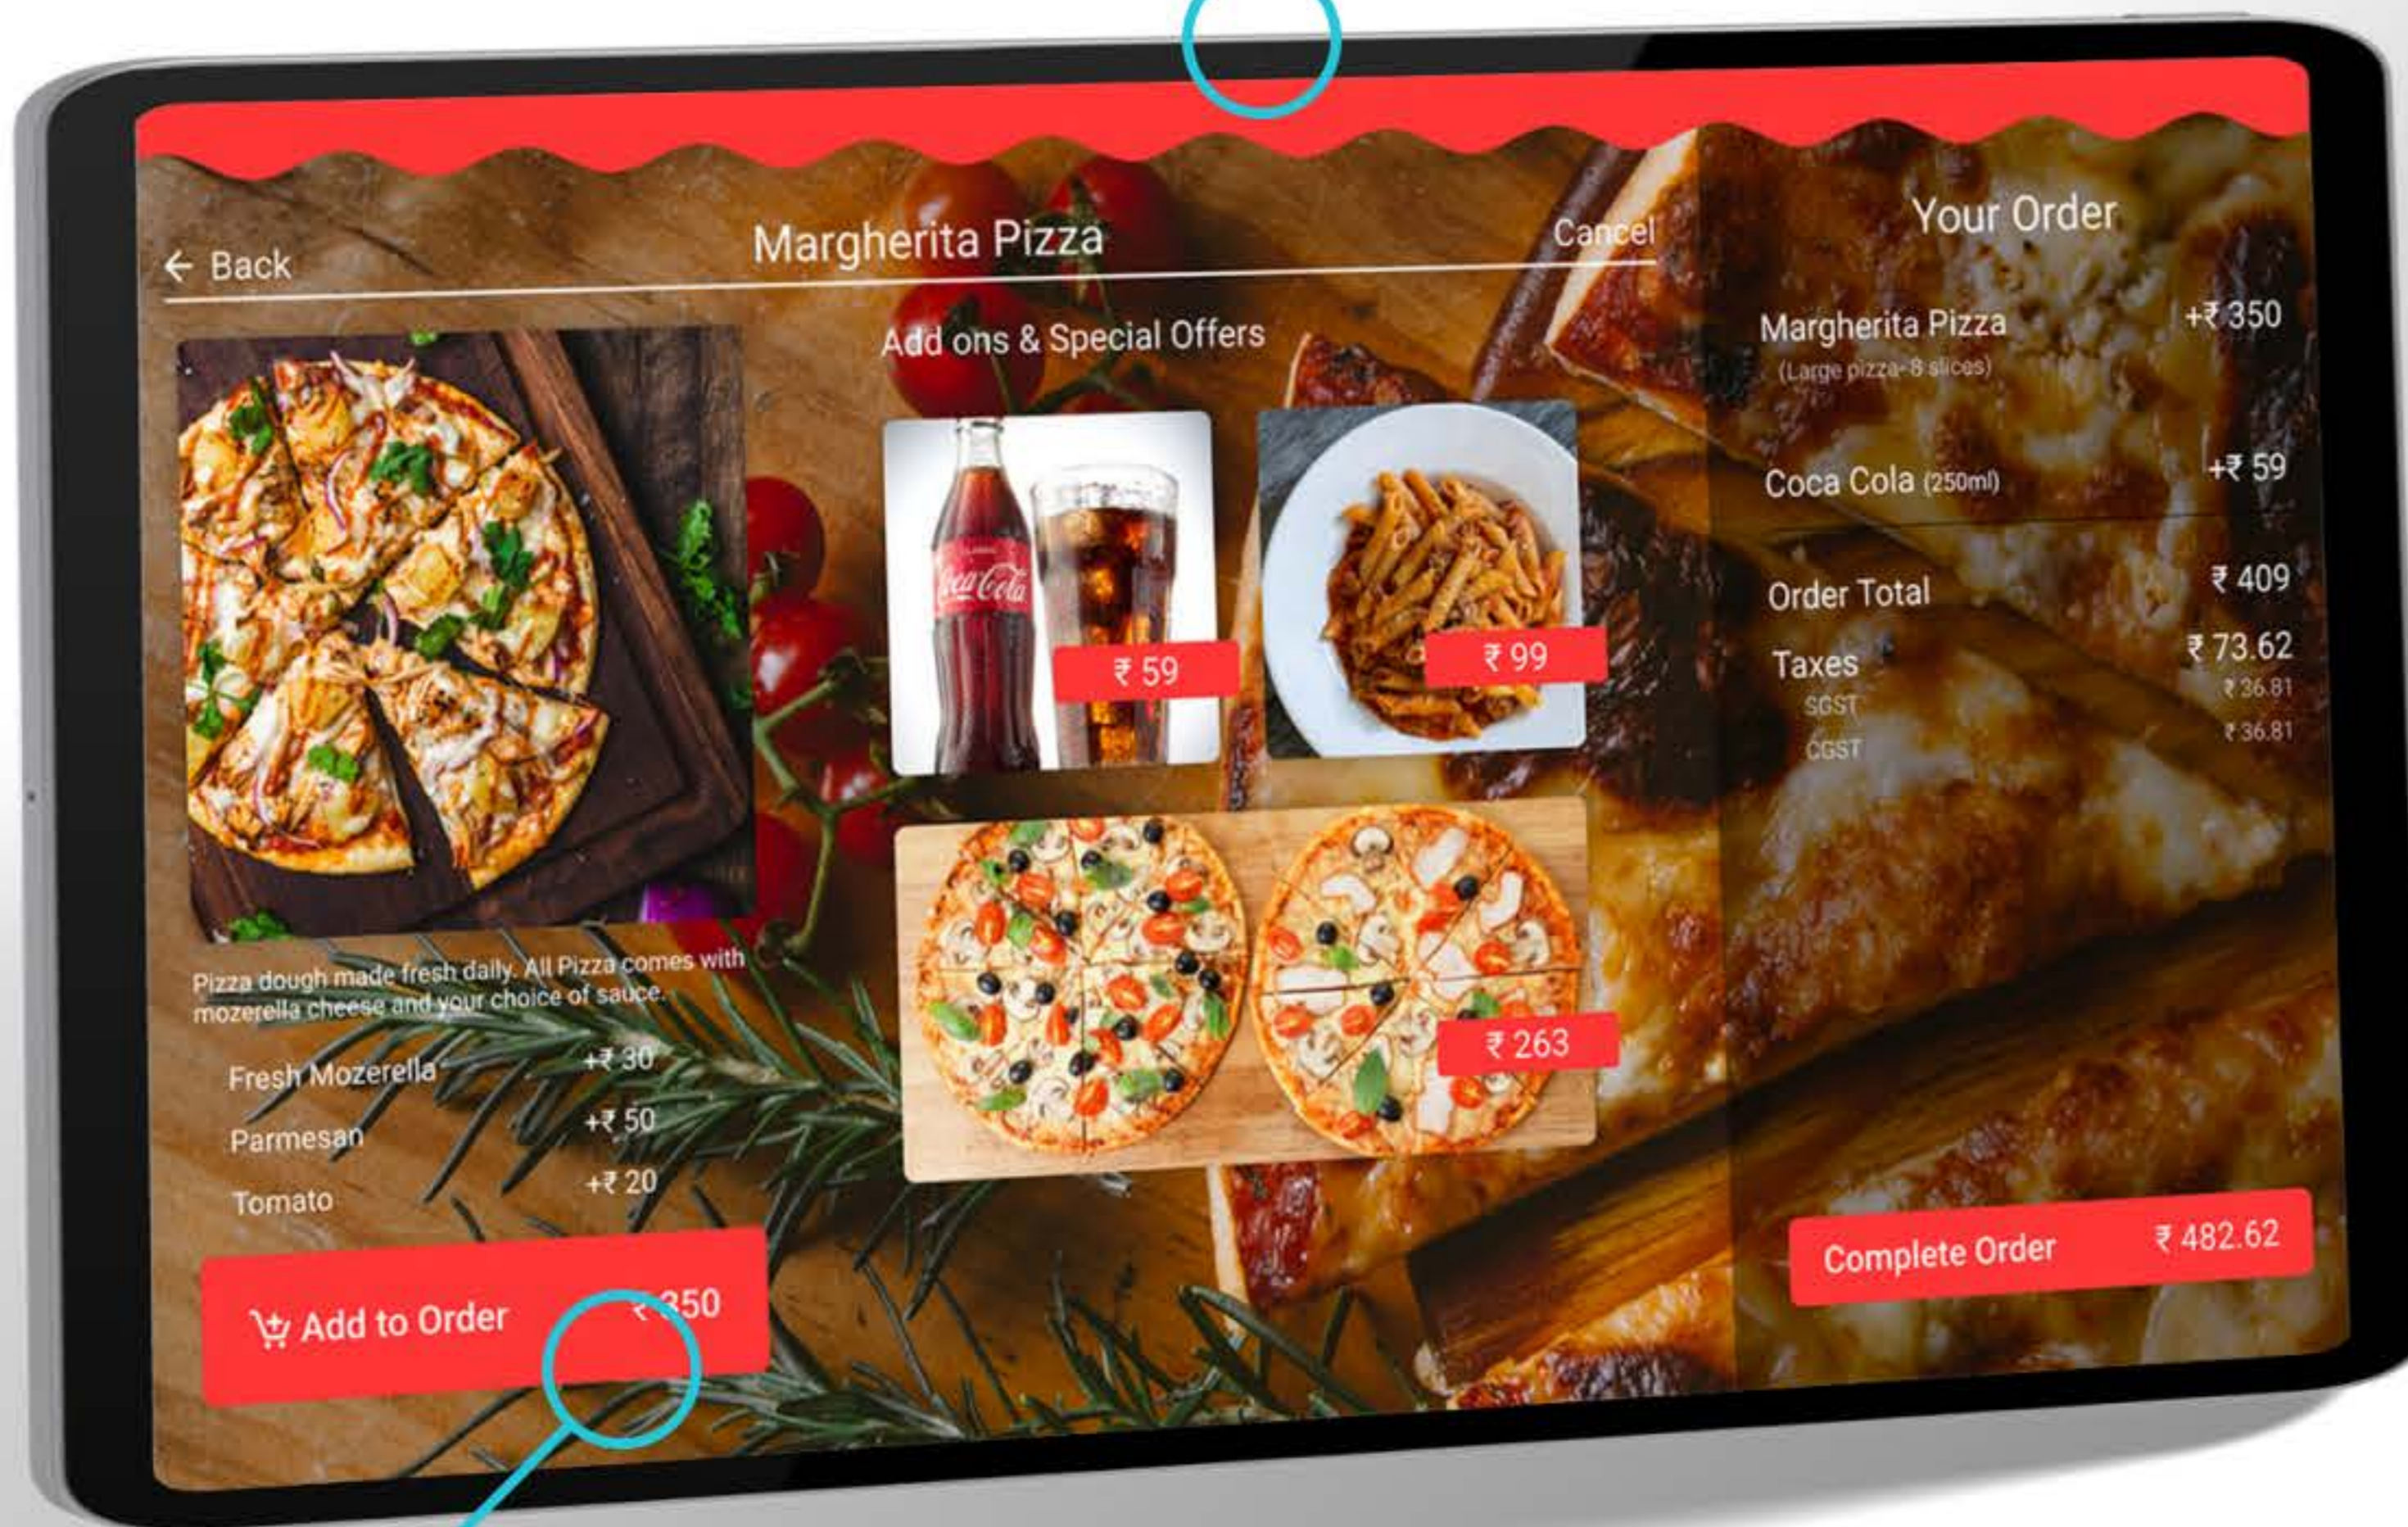

Vustr

TABLE TOP DISPLAYS

Available in sizes 7" — 15"

Mounting Option — Table Stand (Horizontal / Vertical), Wall Mountable

Resolution — HD / Full HD

Media Player — Built In with xtravu CMS

Easily manage all Engineered Displays from any location using our online CMS.

Thin bezel & high range of brightness and contrast

Easy landscape and portrait format usage.

Low Power Consumption.

Range of enclosure from standard, to vandal proof, to weather proof IP54-IP65.

Application Areas

Table ordering

Meeting Room booking

Customer Feedback

Specifications

Size	10.1"	Inbuilt Media Player	Yes
Aspect Ratio	16:10	Processor	QUAD Core
Viewing Angle	179/179	Memory	4GB
Resolution	1920X1080	Storage	32GB
Display Colors	16.7 M Colors	OS Android	11
Contrast	1000:1	Connectivity	Wifi / Bluetooth
Ports	USB		