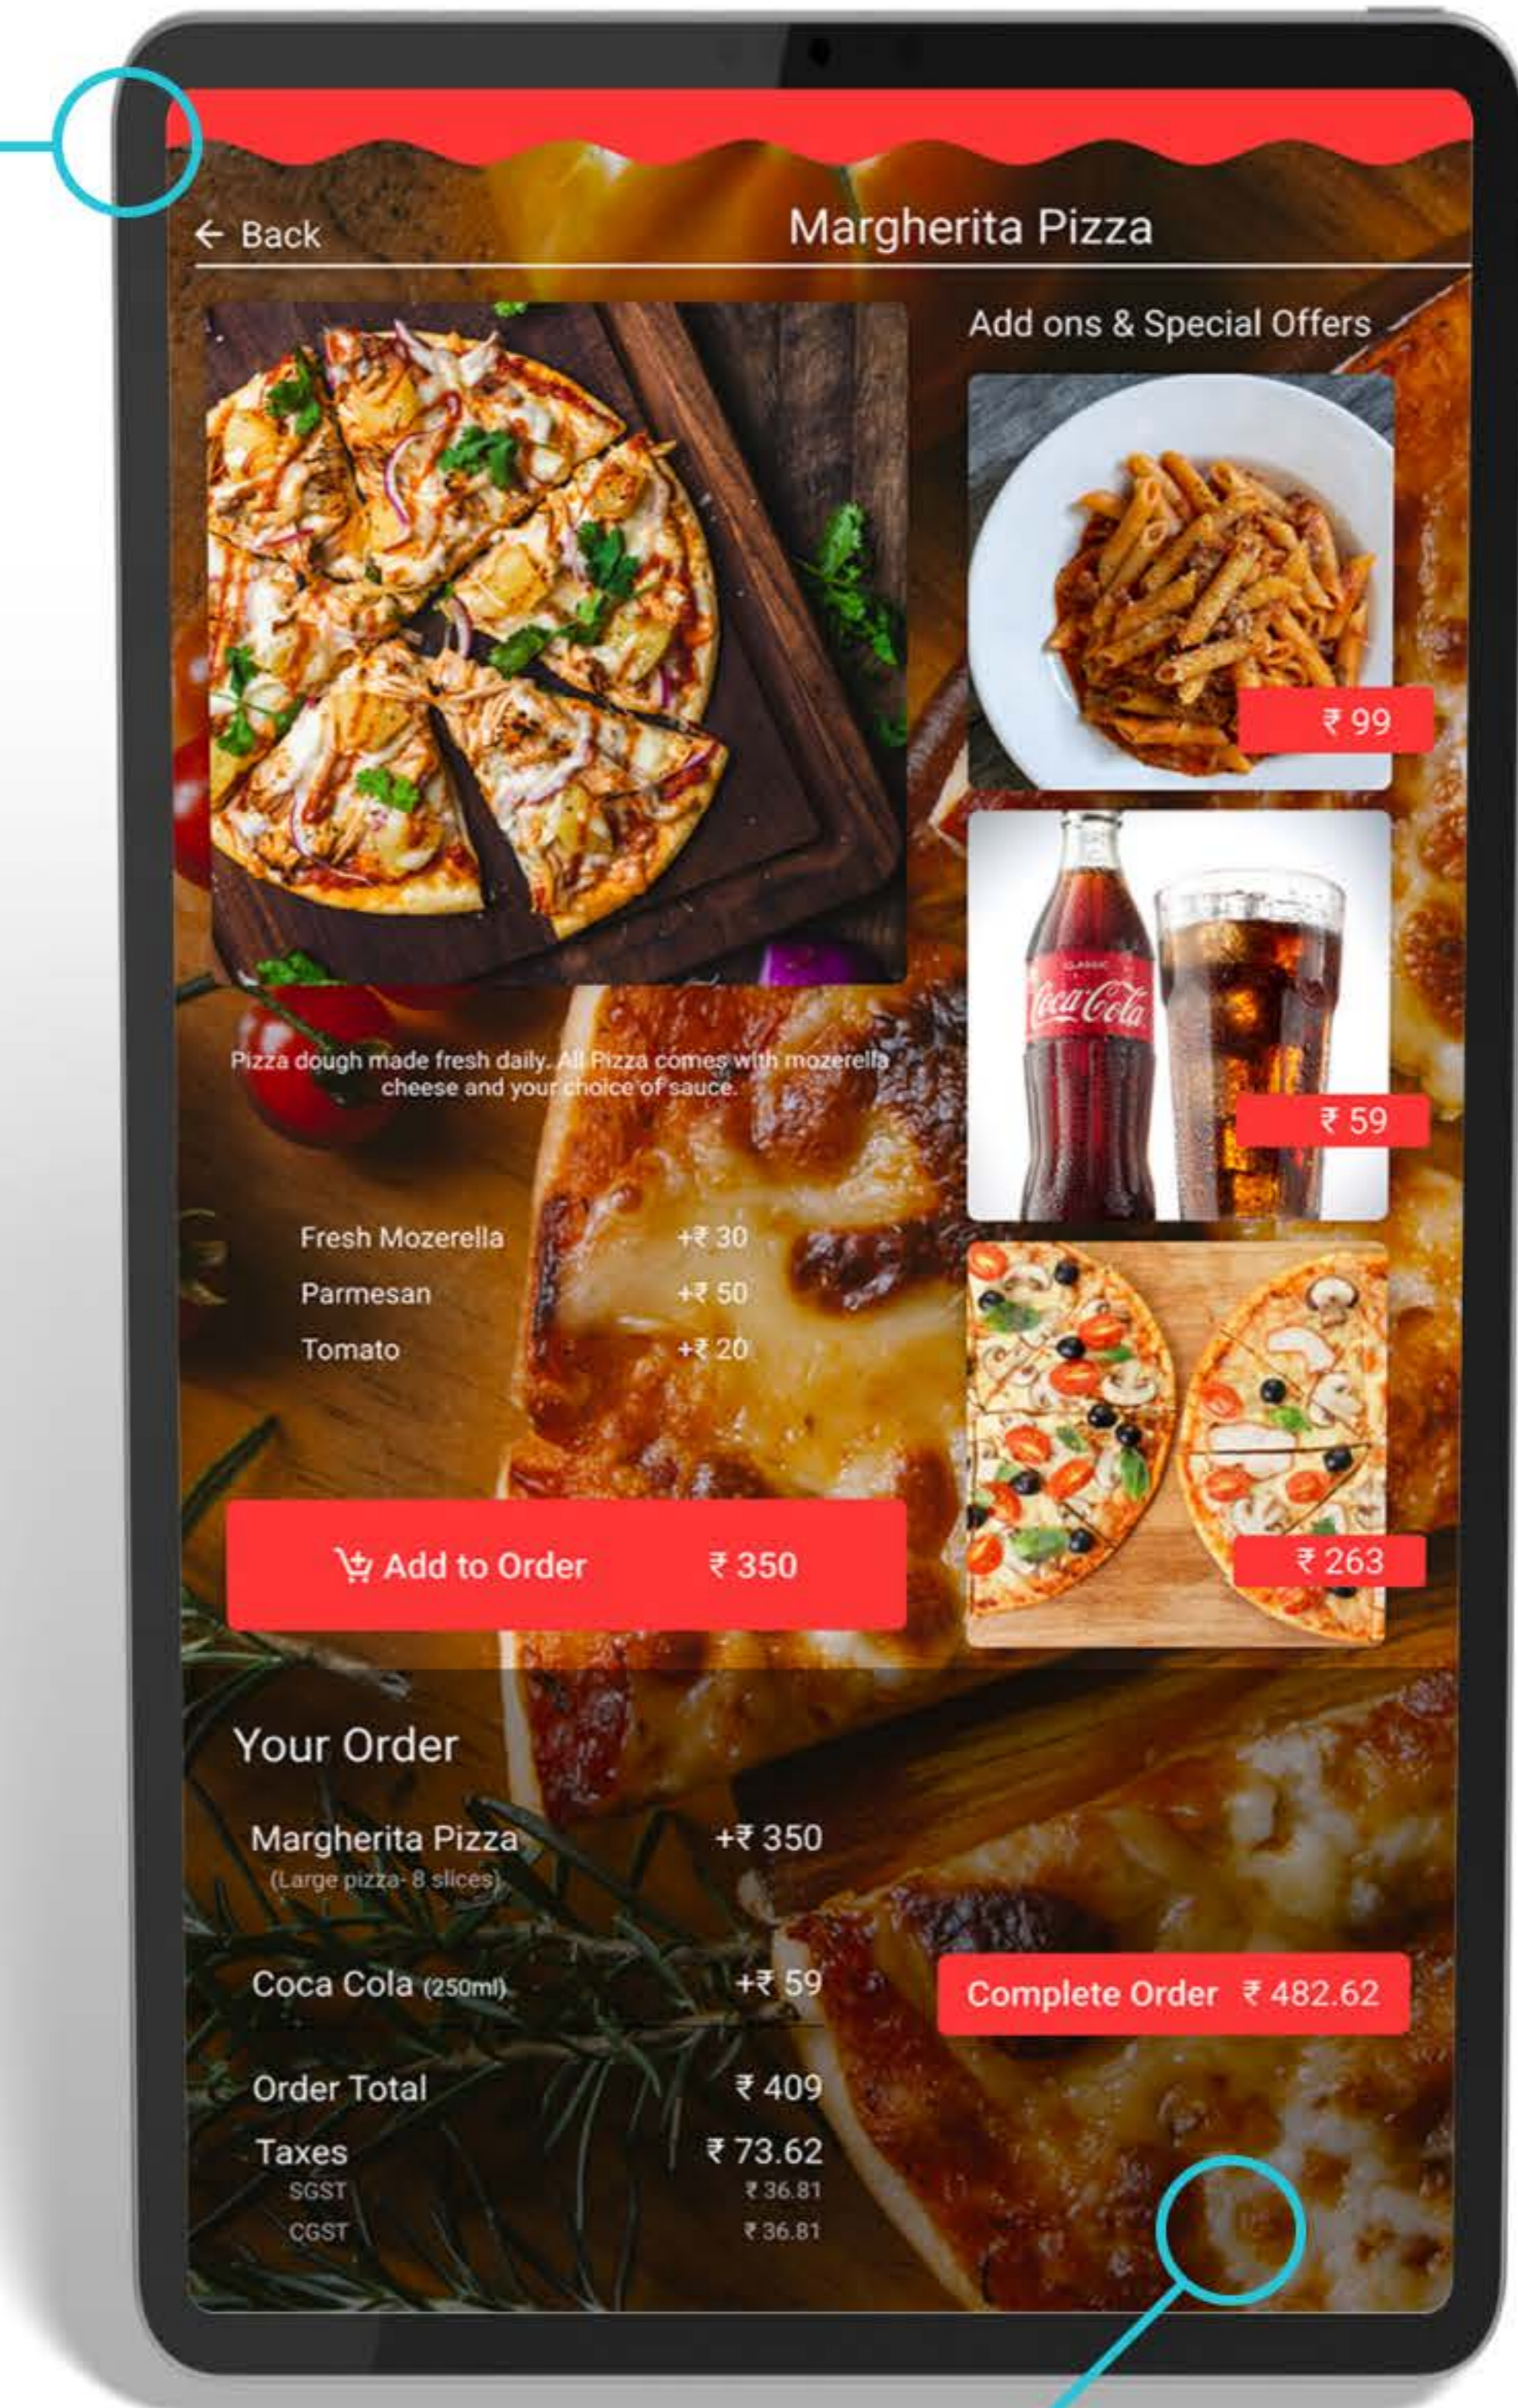

Vustr

TABLE TOP DISPLAYS

Available in sizes 7" — 15"

Mounting Option — Table Stand (Horizontal / Vertical), Wall Mountable

Resolution — HD / Full HD

Media Player — Built In with xtravu CMS

Easily manage all Engineered Displays from any location using our online CMS.

Thin bezel & high range of brightness and contrast

Easy landscape and portrait format usage.

Low Power Consumption.

Range of enclosure from standard, to vandal proof, to weather proof IP54-IP65.

Application Areas

Table ordering

Meeting Room booking

Customer Feedback

Specifications

Size	10.1"	Inbuilt Media Player	Yes
Aspect Ratio	16:10	Processor	QUAD Core
Viewing Angle	179/179	Memory	4GB
Resolution	1920X1080	Storage	32GB
Display Colors	16.7 M Colors	OS Android	11
Contrast	1000:1	Connectivity	Wifi / Bluetooth
Ports	USB		